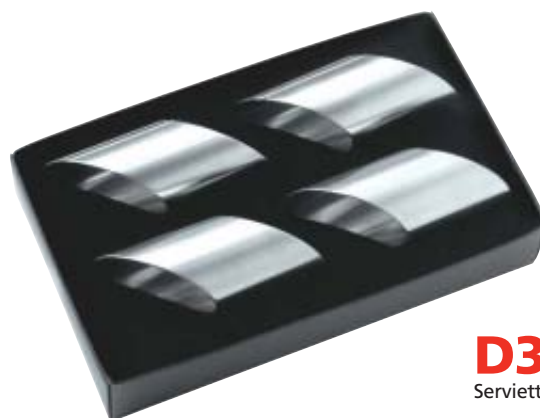

# selected stock CLEARANCE

**D314**  
Shark Retractable  
Pen & Holder

**D558**  
Bordeaux Cork Screw

**D500**  
Metal Silver Keyring

**D562**  
Stainless Steel Beaker Set

**D490**  
Trend Silver Keyring

**YD545**  
Oslo Picture Frame

**YD554**  
Luggage Strap with  
Combination Lock

**D513**  
Seine Desk Business Card  
Holder

**D799/10**  
Mint Dispenser  
- White/Blue Button

**D339**  
Serviette Ring Set